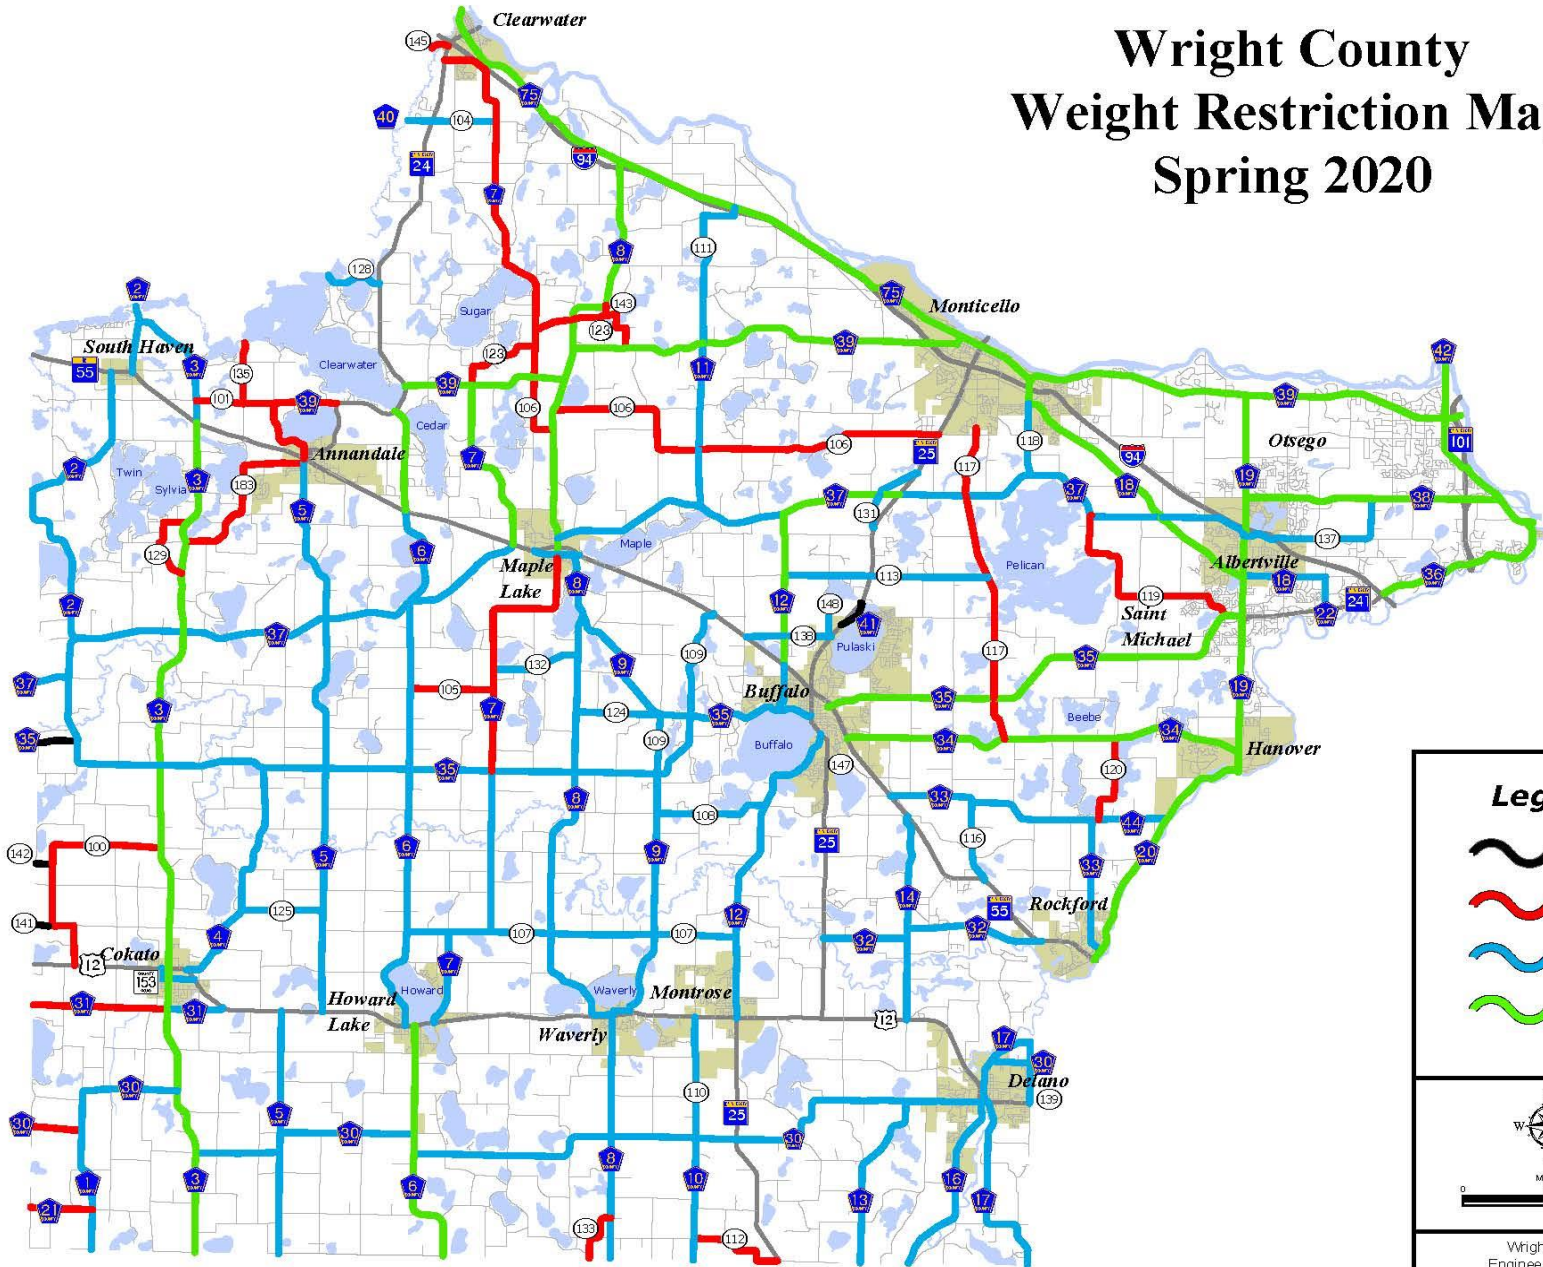

Wright County Weight Restriction Map Spring 2020

Legend

-  5 TON
-  7 TON
-  9 TON
-  10 TON

Wright County
Engineering Division
February 7, 2020